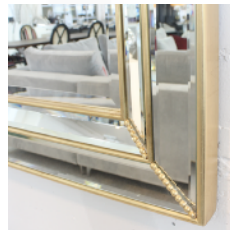

1702 MIRROR

MADE IN ITALY BY F.A.L

92 x 150cm

Rectangle mirror with gold trim

Quantity: 4