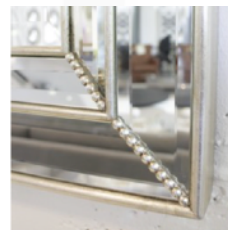

1702 MIRROR

MADE IN ITALY BY F.A.L

120 x 120cm

Rectangle mirror with silver trim

Quantity: 2