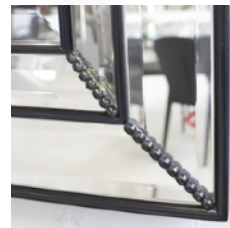

92 x 118cm

Rectangle mirror with black trim

Quantity: 2

1702 MIRROR

MADE IN ITALY BY F.A.L

92 x 150cm

Rectangle mirror with black trim

Quantity: 4