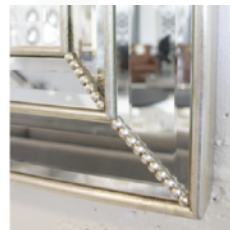

86 x 166cm

Rectangle mirror with a black lacquer & silver leaf frame

Quantity: 1

1702 MIRROR

MADE IN ITALY BY F.A.L

92 x 118cm

Rectangle mirror with silver trim.

Quantity: 3