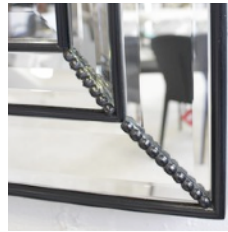

1702 MIRROR

MADE IN ITALY BY F.A.L

200 x 100cm

Rectangle mirror with black trim

Quantity: 3